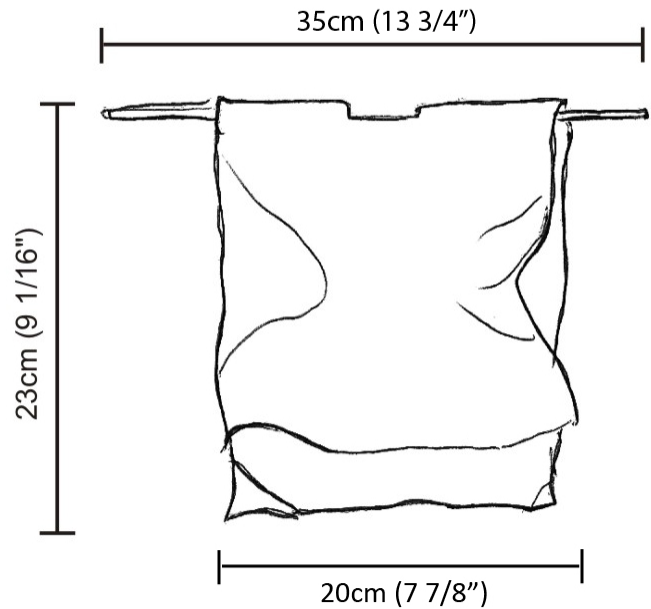

STENDIMI SURFACE

D133019-

base number _____
Finish _____
Options _____

1. To build a product code in our configurator select the specify button on the base model # product page
2. To build a manual product code on this datasheet choose from the options listed below in blue font and add the suffix to the base model #

GENERAL

Series: Stendimi
Partner: Knikerboker
Division: Design
Installation: Surface
Mounting Location: Wall
Light Distribution: Indirect

PHYSICAL

Shape: Abstract
Length (mm): 200
Length (in): 7 7/8
Height (mm): 230
Height (in): 9 1/8
Extension (mm): 200
Extension (in): 7 7/8
Fixture Finish: [BFM](#) / [BRL](#) / [BRW](#) / [CLF](#) / [CLM](#) / [CLW](#) / [GLF](#) / [GLM](#) / [GLW](#) / [MBK](#) / [SLF](#) / [SLM](#) / [SLW](#) / [WHI](#)
Fixture Material: Metal

ELECTRICAL

Lamp Type: LED
Total Output Wattage (W): 9.8
Dimming: 0-10V Dimming
Driver Included: No
Driver Location: Remote
Driver Type: Constant Voltage - 120 / 277Vac
Driver Class: Class 2
Input Voltage (V): 120 - 277
Output Voltage (V): 24
Upon Request: (Not included - see components) Remote: 0-10Vdc dimming / Non-dimming 277Vac

LED

Color Temperature (°K): 3000
Max. Delivered Lumen (lm): 1080
CRI: >80 CRI
Lamp Life (hrs): 50000

OPTICAL

RATINGS AND CERTIFICATIONS

Certified By: Certified for North American Standards
IP rating: IP20